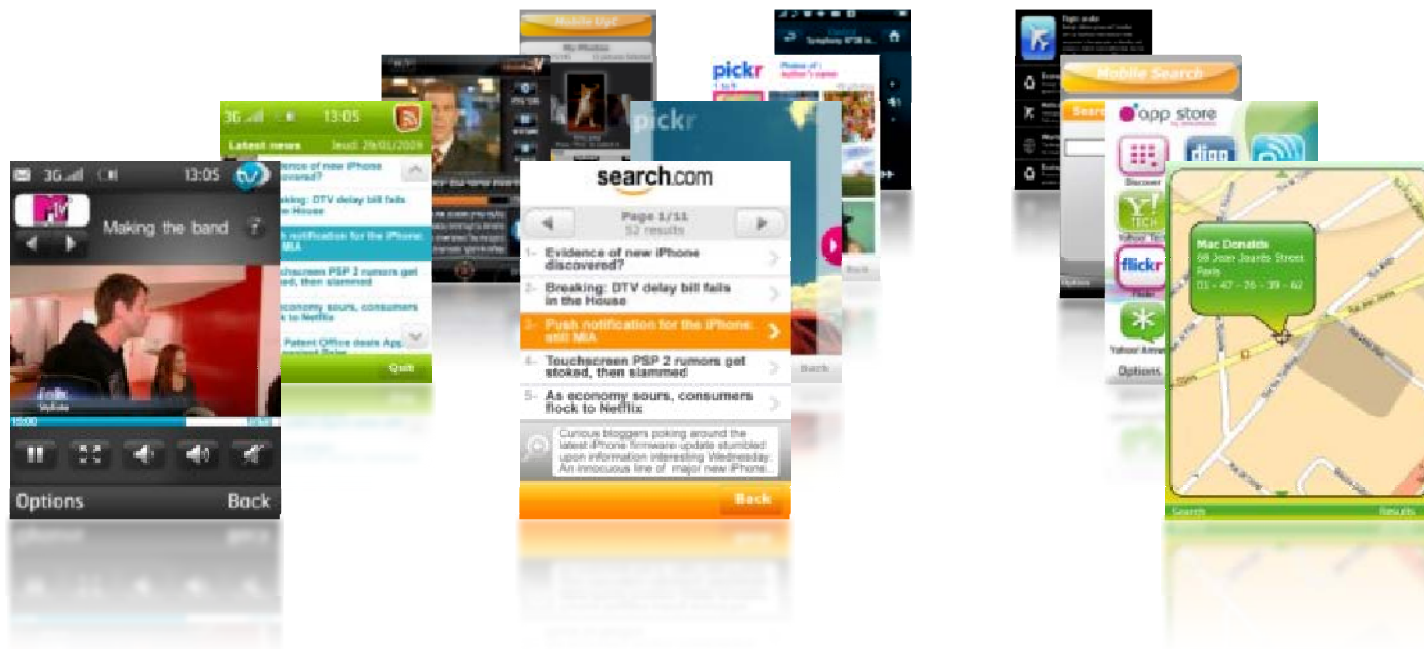

mobile applications made easy

Streamazzo Component Library Overview

Stamezzo Components

● A fully loaded library that matches mobile app' hot topics

MOBILE TV - EMAIL - LOCATION BASED SERVICES – WIDGETS – MUSIC - MOBILE DOWNLOADS – STOREFRONT – ODP – M-COMMERCE - UGC – SOCIAL NETWORKING – LOCATION BASED SERVICES

mobile applications made easy

Download components on developer.stamezzo.com

Why using Streamezzo Components ?

- Sample: 3 mobile applications developed using the same prebuilt component '**Search Results**'

mobile applications made easy

Reduce code to produce **by at least 90%**
Will run on any supported device - **No porting required**
Prebuilt components can be **combined together** to create custom applications